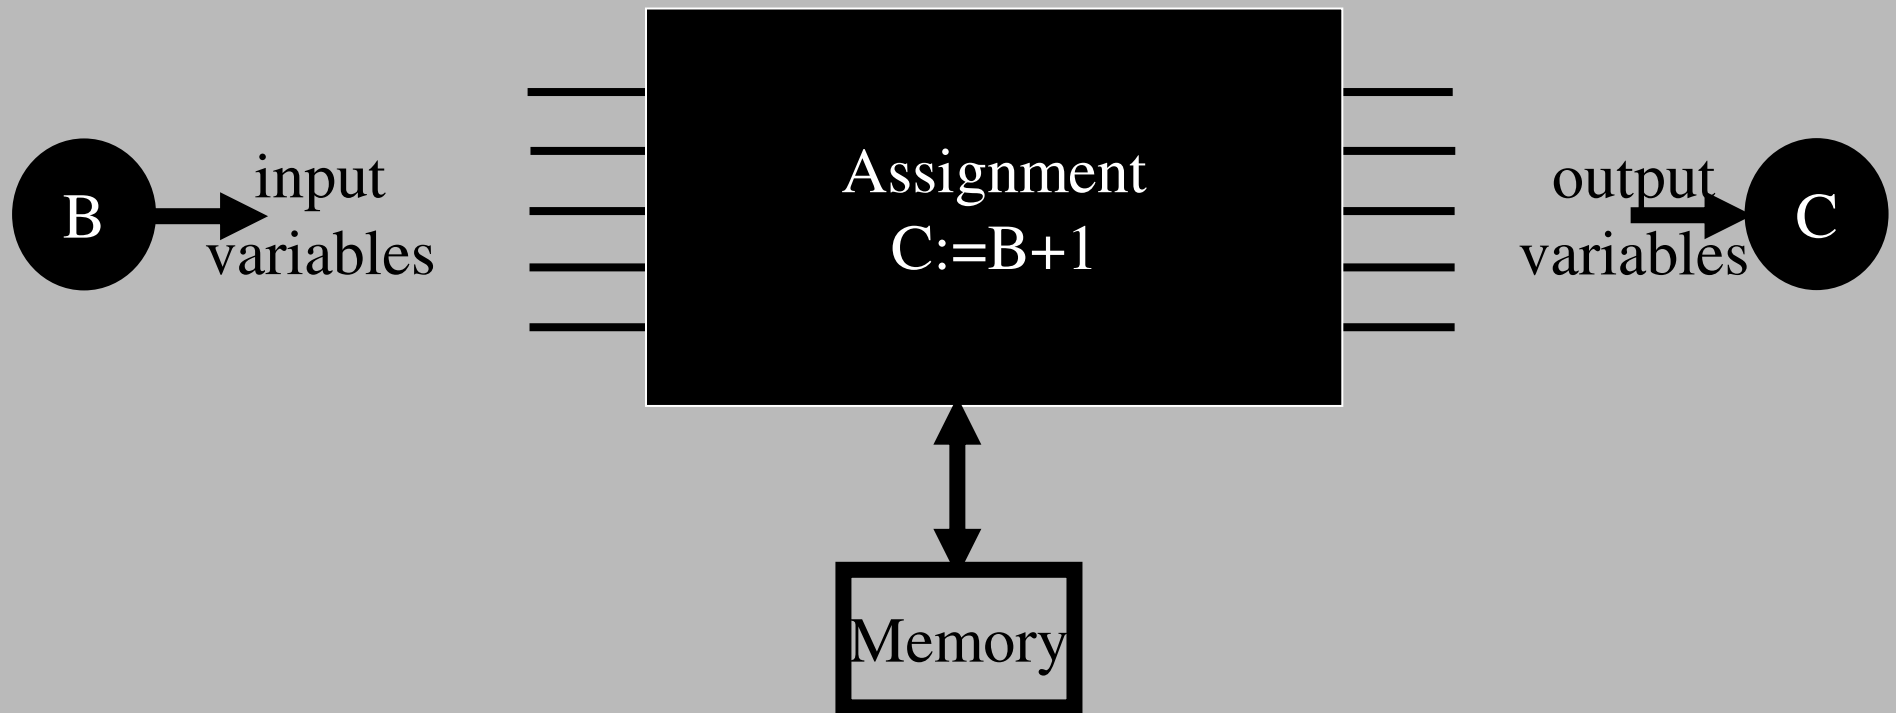

Holographic Field Model

Enfolding Field Model

Human Communication

Personality is a **reverberating input-output pattern** (an e-motion) of energy from the **environment** as well as from its own **memory**. The personality **never** recreates itself. It is a close approximation which is accepted due to the **principle of constancy** as being the same (The Holographic Universe).

The Spiral

The Spiral

White-Box Model Tools

Universe of Discourse

Humans

state

action

Parts (Causal Chain)

Tools

state

action

System World

Software

Black Box Model

Personality is a **reverberating input-output pattern** (an e-motion) of energy from the **environment** as well as from its own **memory**.

Types of Communication