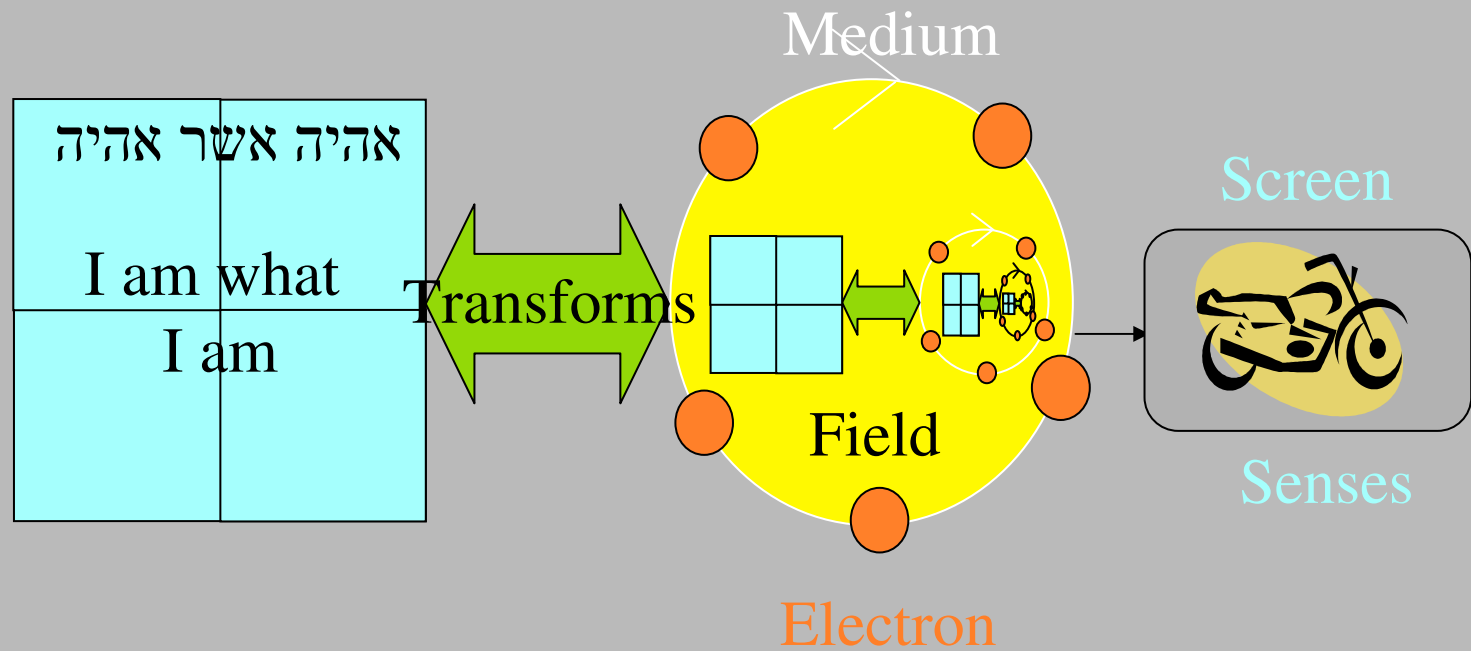

Holographic Field Model

Enfolding Field Model

Human Communication

Personality is a **reverberating input-output pattern** (an e-motion) of energy from the **environment** as well as from its own **memory**. The personality **never** recreates itself. It is a close approximation which is accepted due to the **principle of constancy** as being the same (The Holographic Universe).

The Spiral

The Spiral

White-Box Model Tools

Universe of Discourse

Humans

state

action

Parts (Causal Chain)

Tools

state

action

System World

Software

Black Box Model

Personality is a **reverberating input-output pattern** (an e-motion) of energy from the **environment** as well as from its own **memory**.

Types of Communication