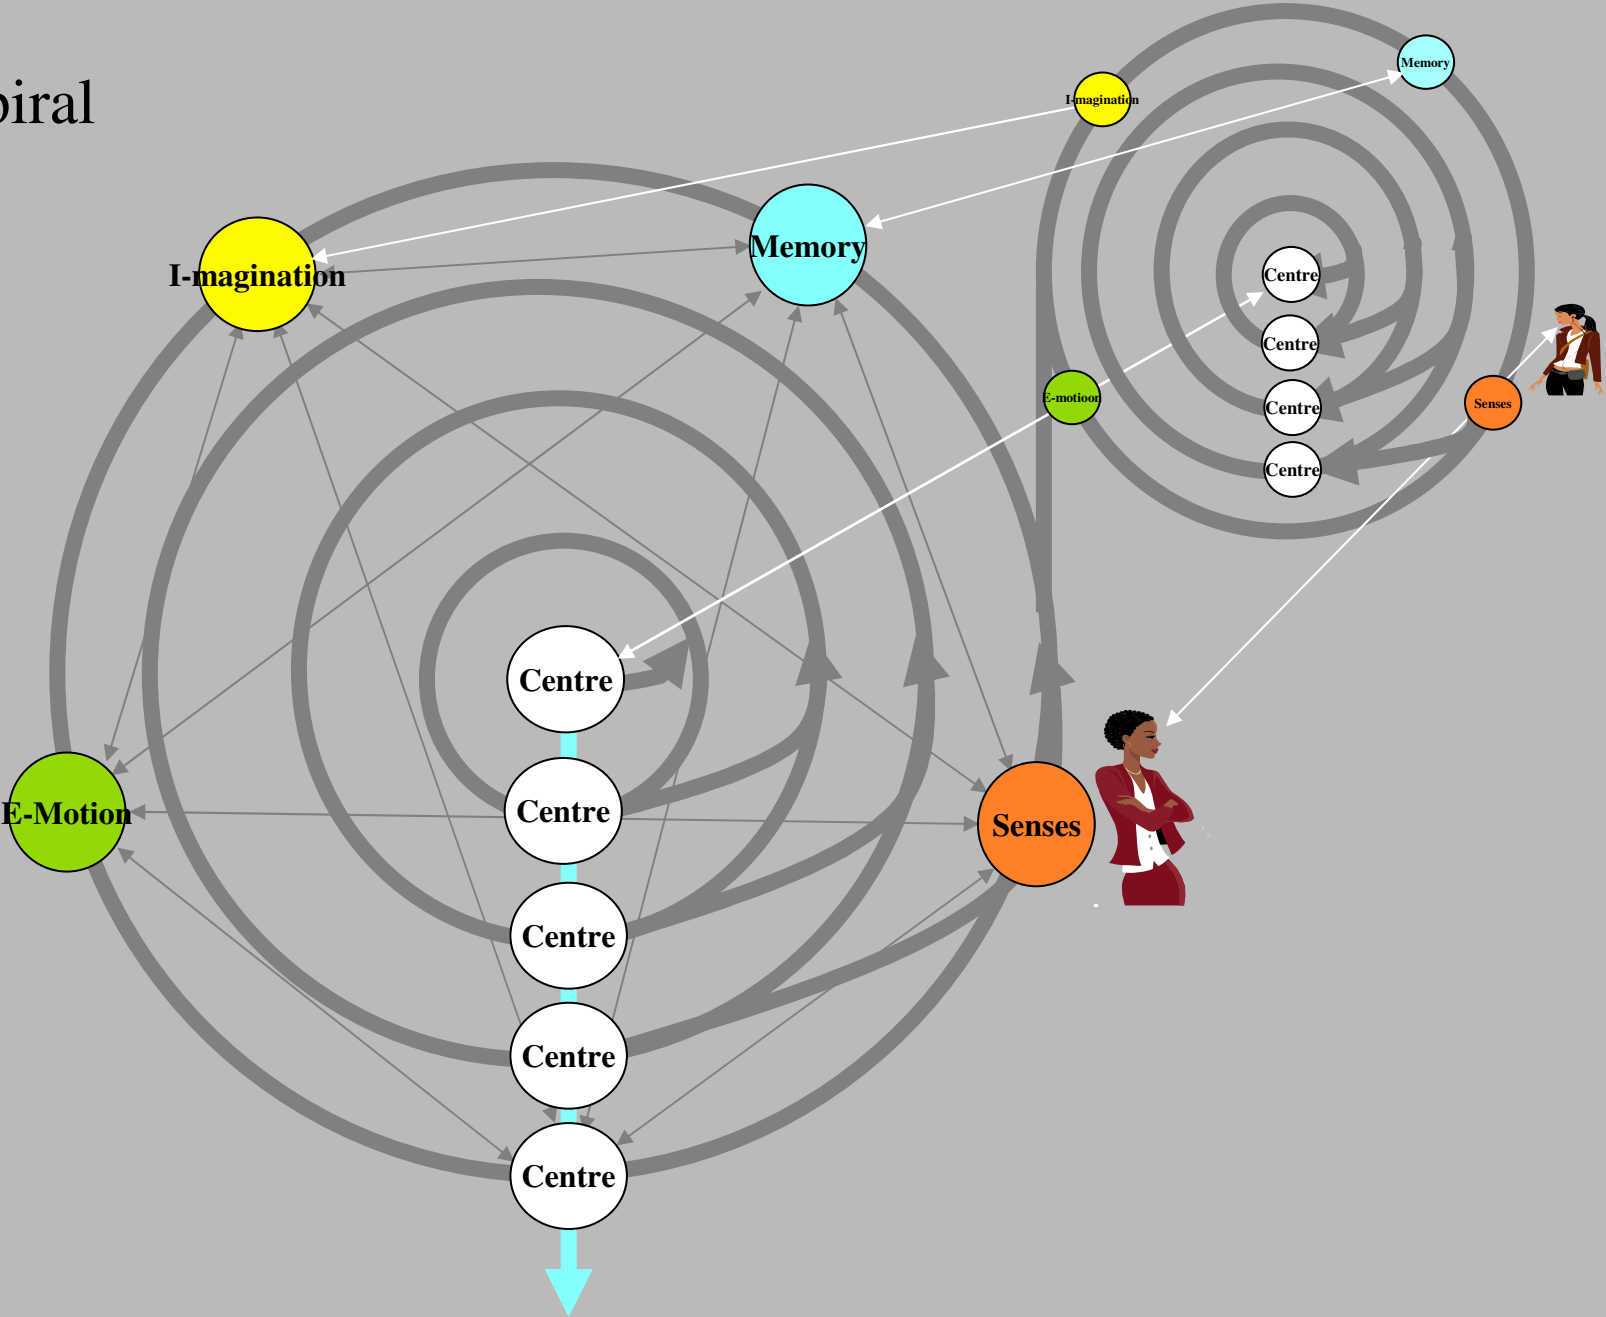

Holographic Field Model

Enfolding Field Model

Human Communication

Personality is a **reverberating input-output pattern** (an e-motion) of energy from the **environment** as well as from its own **memory**. The personality **never** recreates itself. It is a close approximation which is accepted due to the **principle of constancy** as being the same (The Holographic Universe).

The Spiral

The Spiral

White-Box Model Tools

Universe of Discourse

Humans

state

action

Parts (Causal Chain)

Tools

state

action

System World

Software

Black Box Model

Personality is a **reverberating input-output pattern** (an e-motion) of energy from the **environment** as well as from its own **memory**.

Types of Communication