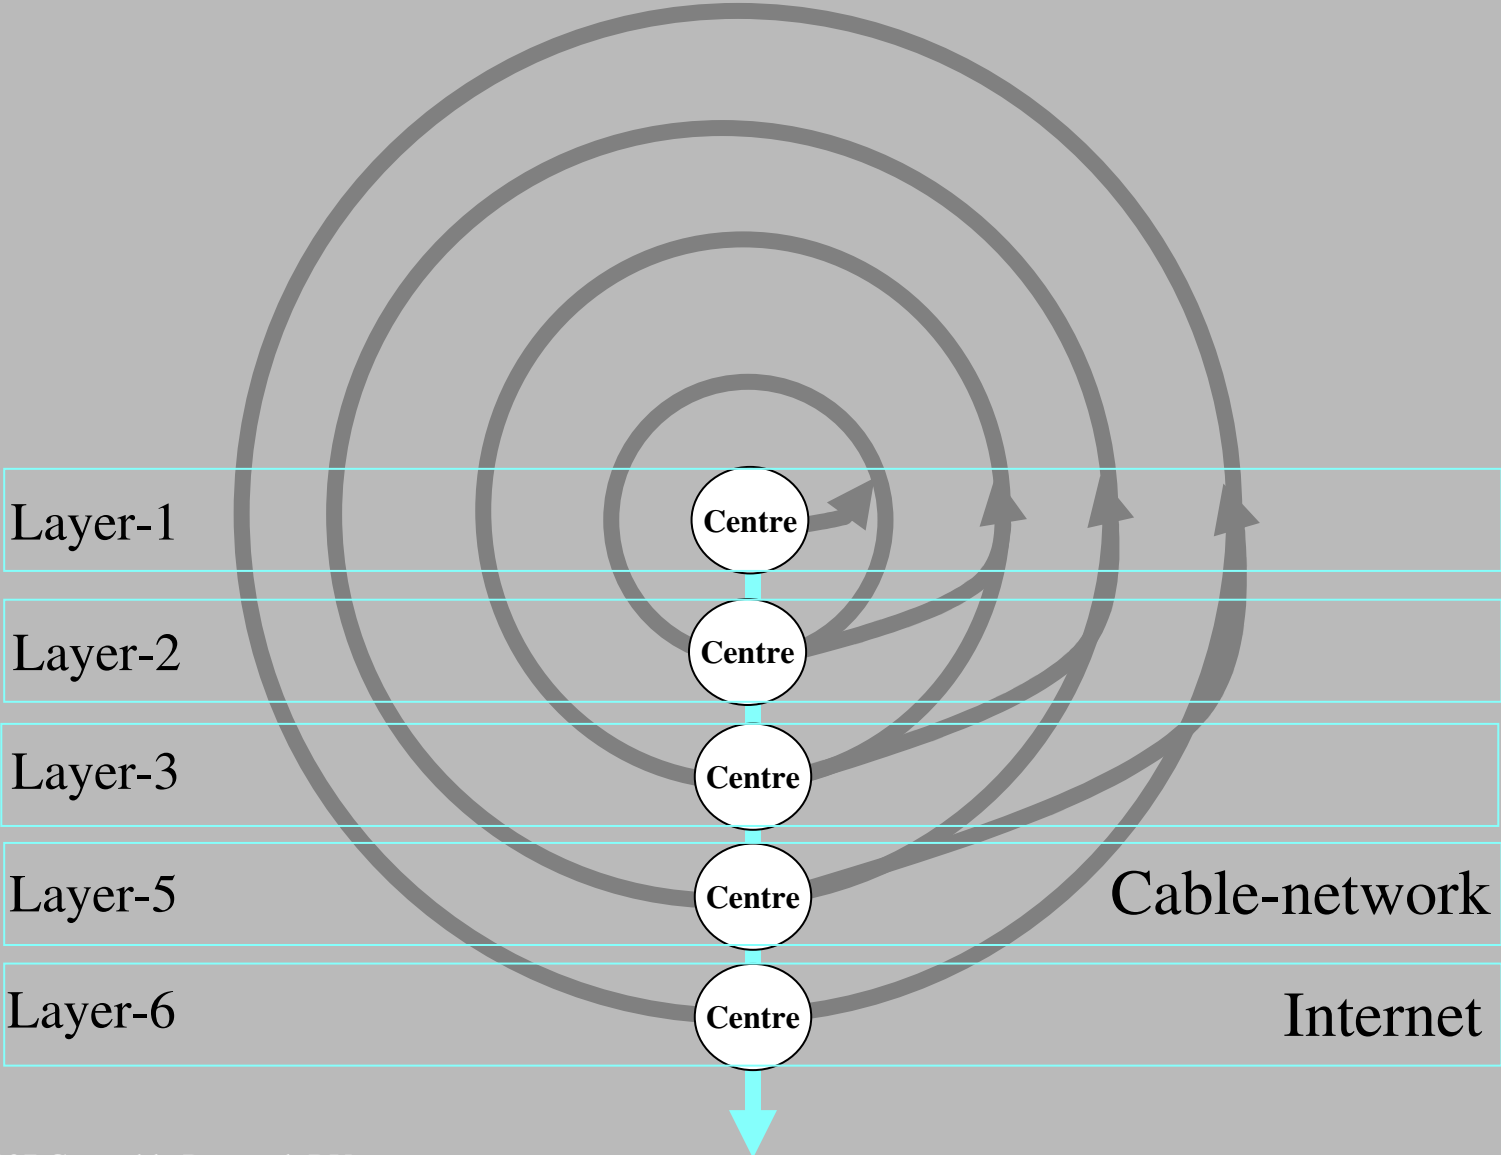

Holographic Field Model

Enfolding Field Model

Human Communication

Personality is a **reverberating input-output pattern** (an e-motion) of energy from the **environment** as well as from its own **memory**. The personality **never** recreates itself. It is a close approximation which is accepted due to the **principle of constancy** as being the same (The Holographic Universe).

The Spiral

The Spiral

White-Box Model Tools

Universe of Discourse

Humans

state

action

Parts (Causal Chain)

Tools

state

action

System World

Software

Black Box Model

Personality is a **reverberating input-output pattern** (an e-motion) of energy from the **environment** as well as from its own **memory**.

Types of Communication