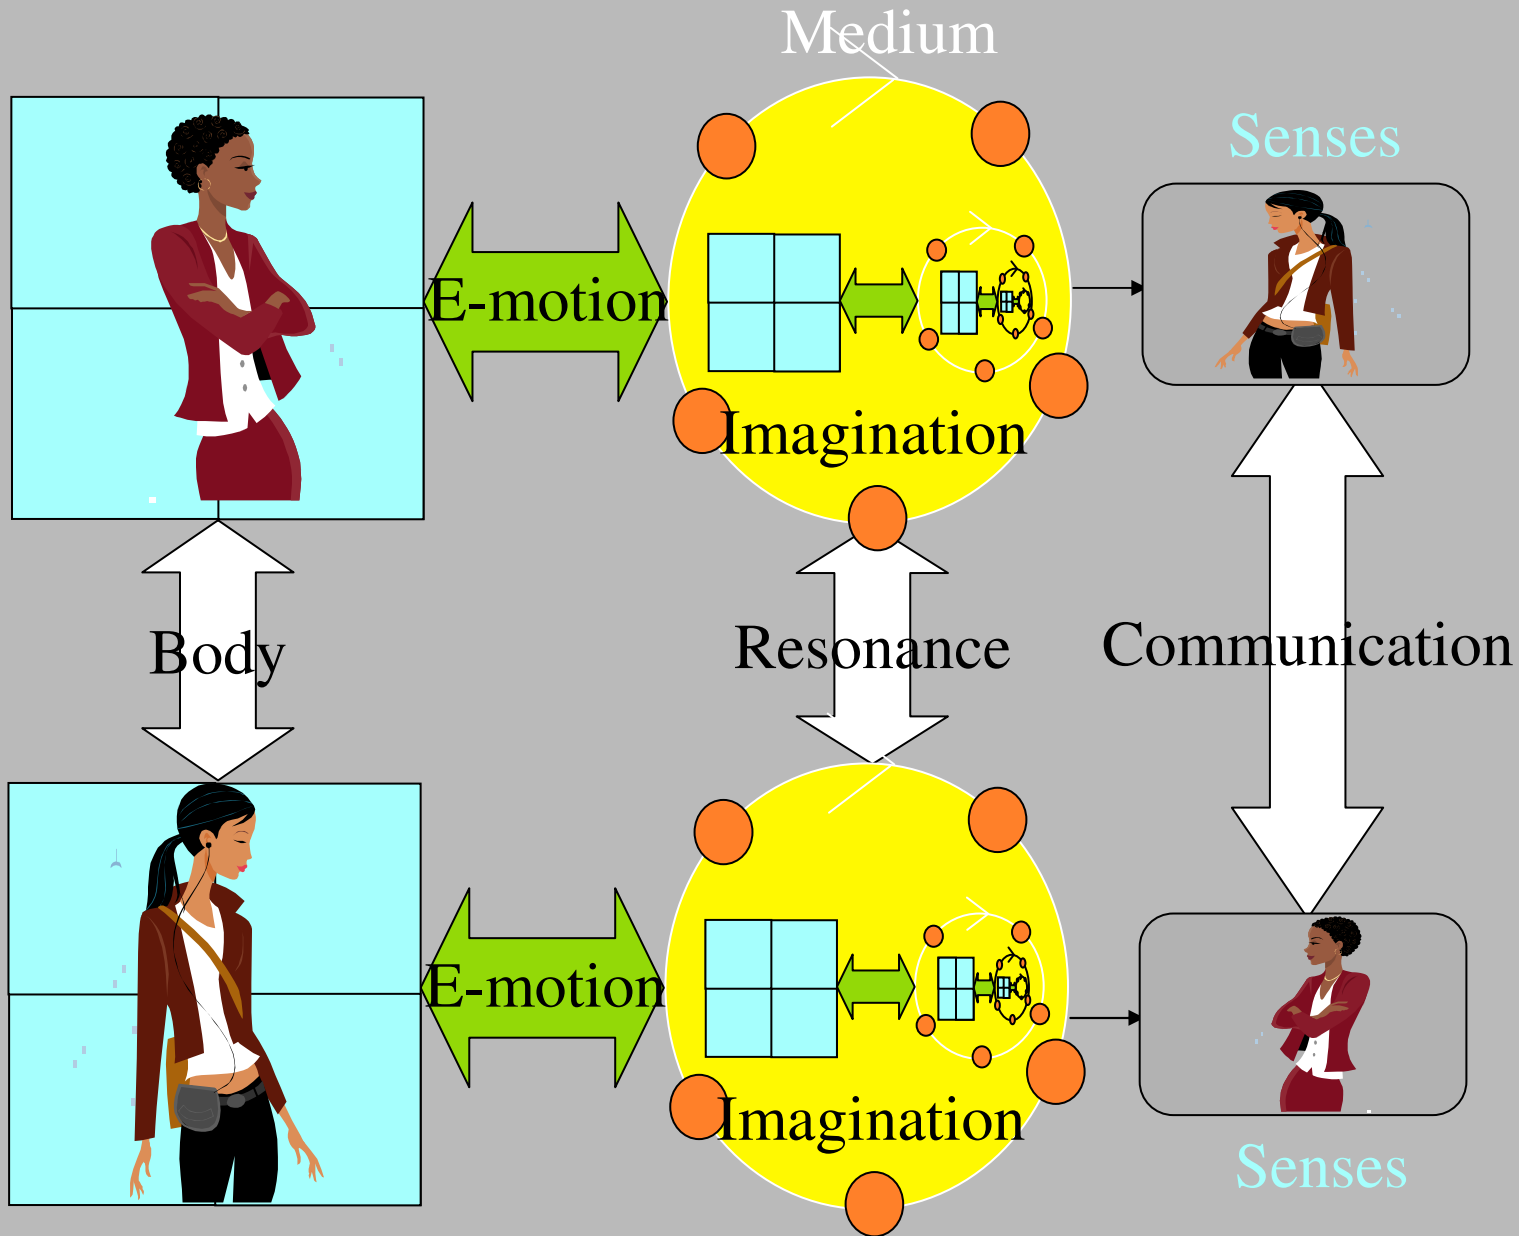

Holographic Field Model

Enfolding Field Model

Human Communication

Personality is a **reverberating input-output pattern** (an e-motion) of energy from the **environment** as well as from its own **memory**. The personality **never** recreates itself. It is a close approximation which is accepted due to the **principle of constancy** as being the same (The Holographic Universe).

The Spiral

The Spiral

White-Box Model Tools

Universe of Discourse

Humans

state

action

Parts (Causal Chain)

Tools

state

action

System World

Software

Black Box Model

Personality is a **reverberating input-output pattern** (an e-motion) of energy from the **environment** as well as from its own **memory**.

Types of Communication