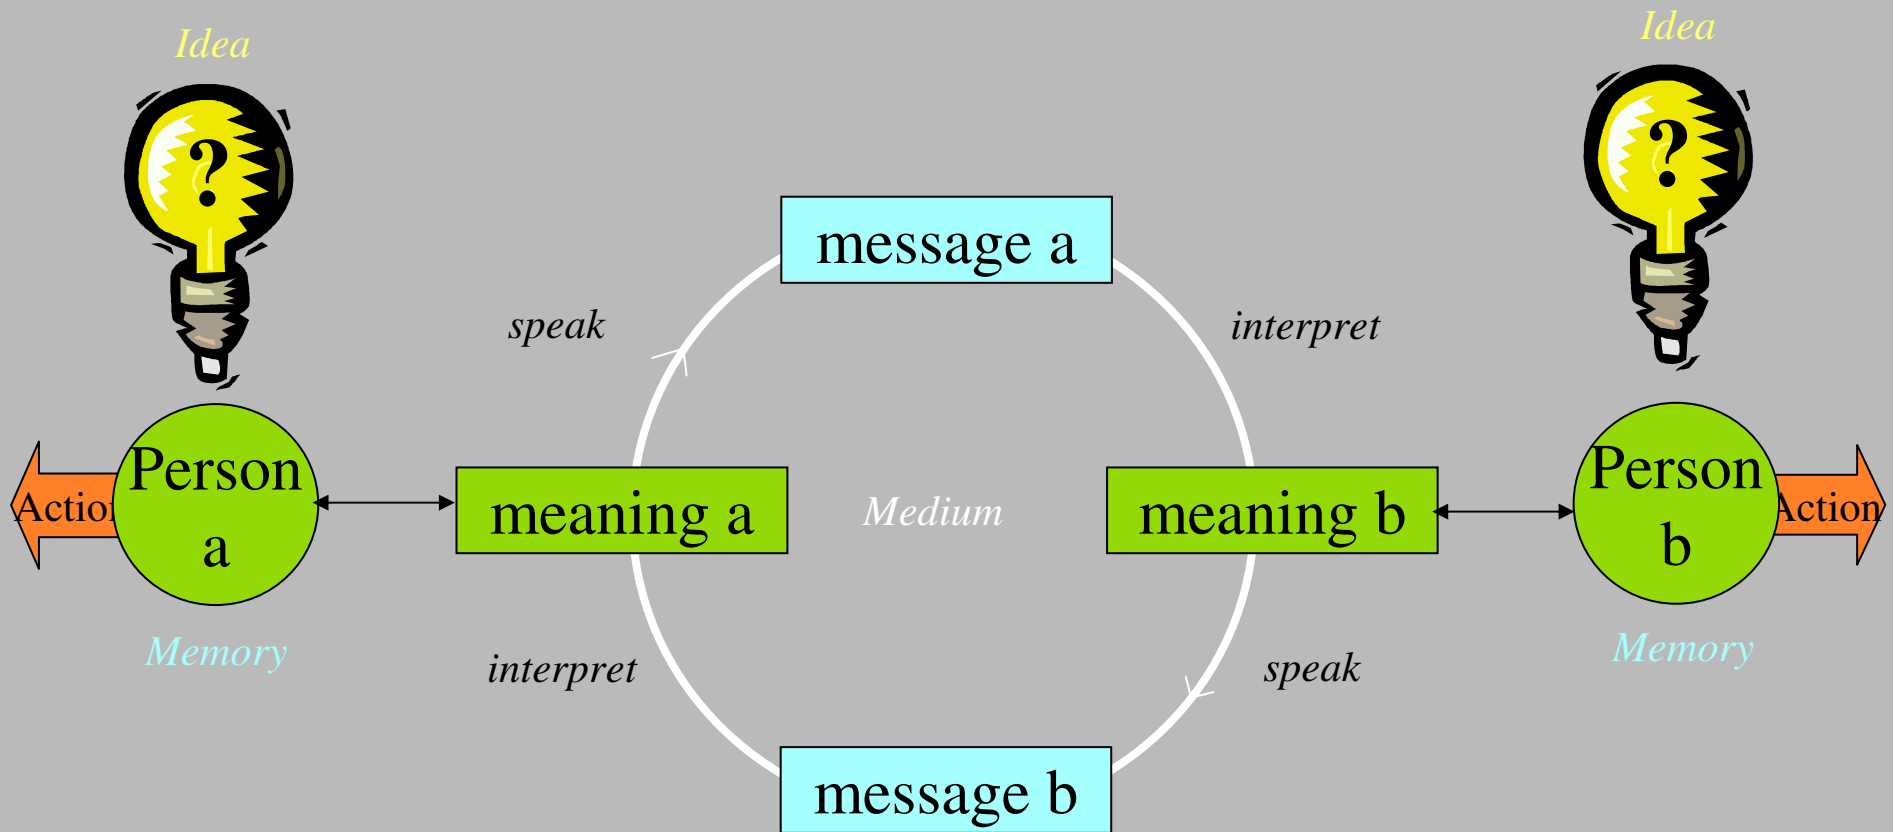

Holographic Field Model

Enfolding Field Model

Human Communication

Personality is a **reverberating input-output pattern** (an e-motion) of energy from the **environment** as well as from its own **memory**. The personality **never** recreates itself. It is a close approximation which is accepted due to the **principle of constancy** as being the same (The Holographic Universe).

The Spiral

The Spiral

White-Box Model Tools

Universe of Discourse

Humans

state

action

Parts (Causal Chain)

Tools

state

action

System World

Software

Black Box Model

Personality is a **reverberating input-output pattern** (an e-motion) of energy from the **environment** as well as from its own **memory**.

Types of Communication