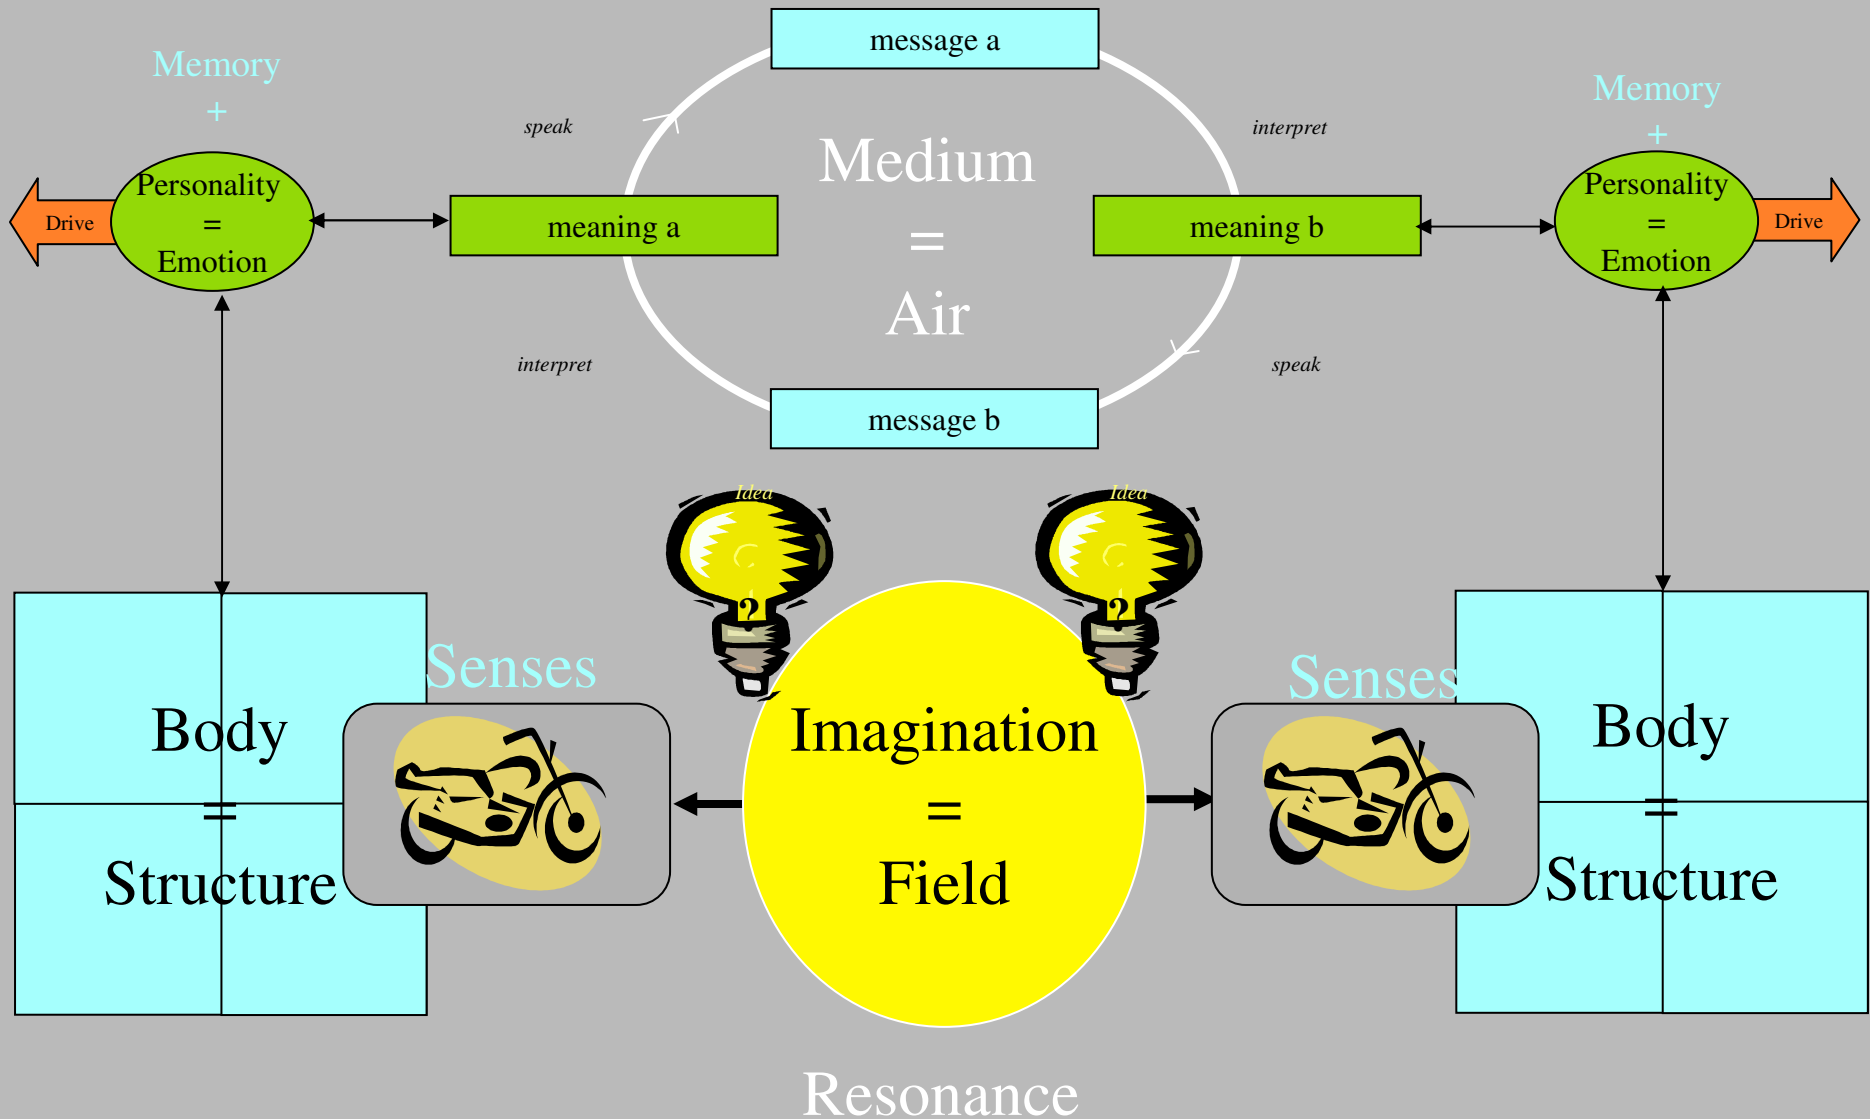

Holographic Field Model

Enfolding Field Model

Human Communication

Personality is a **reverberating input-output pattern** (an e-motion) of energy from the **environment** as well as from its own **memory**. The personality **never** recreates itself. It is a close approximation which is accepted due to the **principle of constancy** as being the same (The Holographic Universe).

The Spiral

The Spiral

White-Box Model Tools

Universe of Discourse

Humans

state

action

Parts (Causal Chain)

Tools

state

action

System World

Software

Black Box Model

Personality is a **reverberating input-output pattern** (an e-motion) of energy from the **environment** as well as from its own **memory**.

Types of Communication